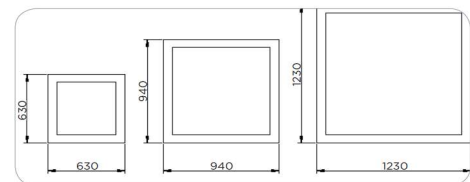

L=Customised
H=60/90/95mm

Frame

Aluminium

Color Tempertaure

3000K

Power

70W

Total Luminous Flux

L70 minimum at 50,000
burning hours

Dimension diagram

Custom dimension, coating and installation
available upon request

Remarks:-

Address: Plot #7 Saroorpur-Nangla Industrial Area,Ballabgarh-Sohna Road,Faridabad-121005